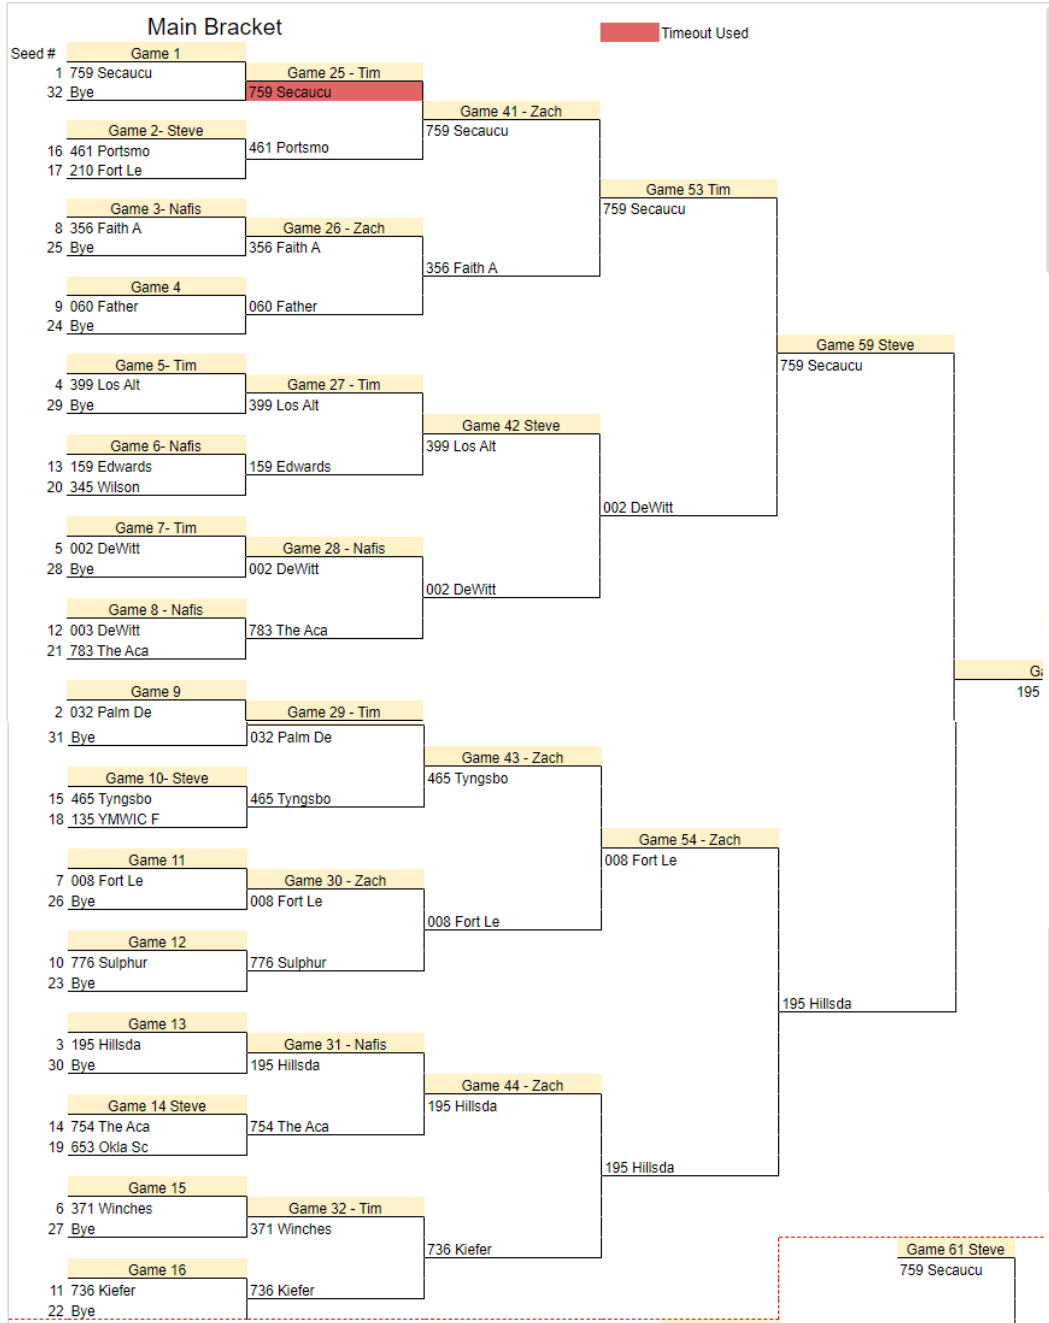

Seeding

Virtual Tournament - May 32 : Seeding

Team Name	Team Num	Seed 1	Seed 2	Seed 3	Seed Average	Seed R
Catalyst Space	664	0	0	15	7.5	
DeWitt Perry	1	66	0	114	90	
DeWitt Perry	2	809	1495	973	1234	
DeWitt Perry	3	551	50	141	346	
Edwardsville High School	159	69	339	340	339.5	
Explorer Post 1010	160	90	84	95	92.5	
Faith Academy of Marble Falls	356	480	318	615	547.5	
Father McGivney Catholic High School	60	150	205	594	399.5	
Fort Lee HS	8	401	796	145	598.5	
Fort Lee HS	210	320	170	228	274	
Galileo STEM Academy	700	112	121	143	132	
Hillsdale High School	195	1740	1720	1,570	1730	
Kiefer	136	63	106	190	148	
Kiefer	736	177	363	340	351.5	
Los Altos Community	399	485	1194	2022	1608	
Malden Catholic High School	7	0	0	314	157	
Media Arts Collaborative Charter School	705	90	87	27	88.5	
Media Arts Collaborative Charter School	729	20	20	46	33	
Mid-Del Team 1	447	113	24	24	68.5	
Mid-Del Team 2	448	35	13	12	24	
Millwood	59	24	20	41	32.5	
Norton High School	719	155	87	137	146	
Okla School of Sci and Math	653	200	200	202	201	
Palm Desert High School	32	2423	21	3346	2884.5	
Pembroke High School	121	200	50	1	125	
Portsmouth Abbey School	461	430	105	124	277	
Rochelle Shell Jewish High School (Seeding rounds only)	172	0	112	0	56	
Secaucus High School	759	6085	7289	1884	6687	
Silver City High School	722	8	32	24	28	
Solebury School	132	0	0	30	15	
Sulphur Springs Middle School	776	380	306	349	364.5	
The Academy of Classical Christian Studies	754	358	284	205	321	
The Academy of Classical Christian Studies	783	54	152	183	167.5	
Thomas Jefferson High School for Science and Technology	143	15	23	37	30	
Thomas Jefferson High School for Science and Technology	142	120	85	40	102.5	
Tyngsborough Highschool	465	290	266	227	278	
Westchester Academy for International Studies	151	10	20	20	20	
Wilson Middle	345	164	174	128	169	
Wilson Middle	750	15	30	63	46.5	
Winchester High School	371	538	732	932	832	
YMWIC Foundation Inc	135	200	170	295	247.5	

Double Elimination – Ingenuity

Virtual Tournament - May 32 : DE Ingenuity