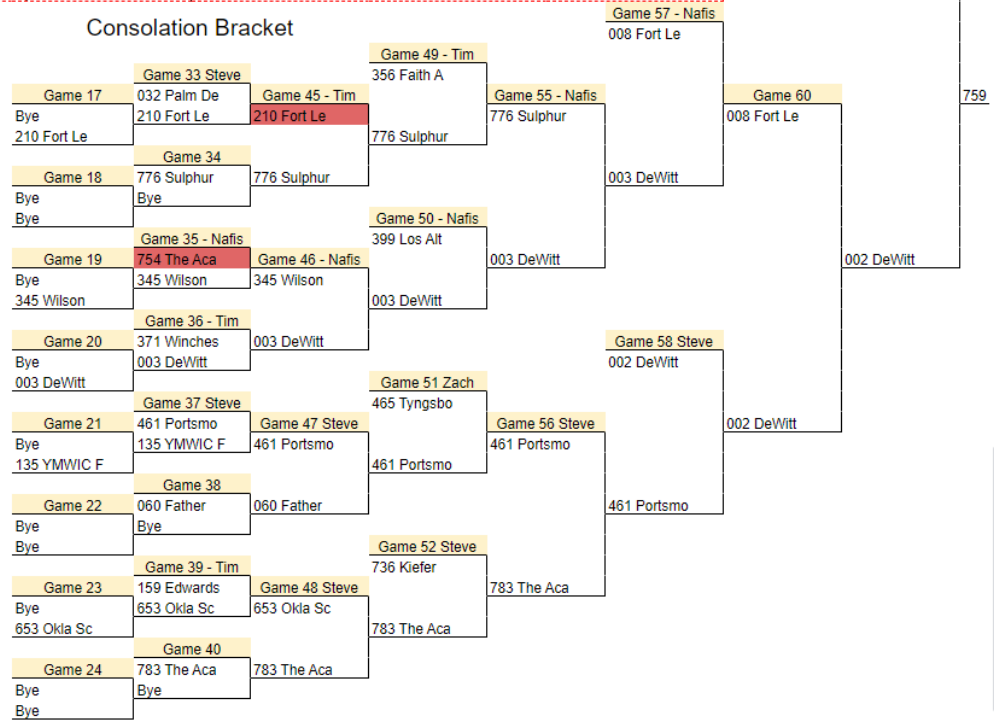

22. Bye

Consolation Bracket