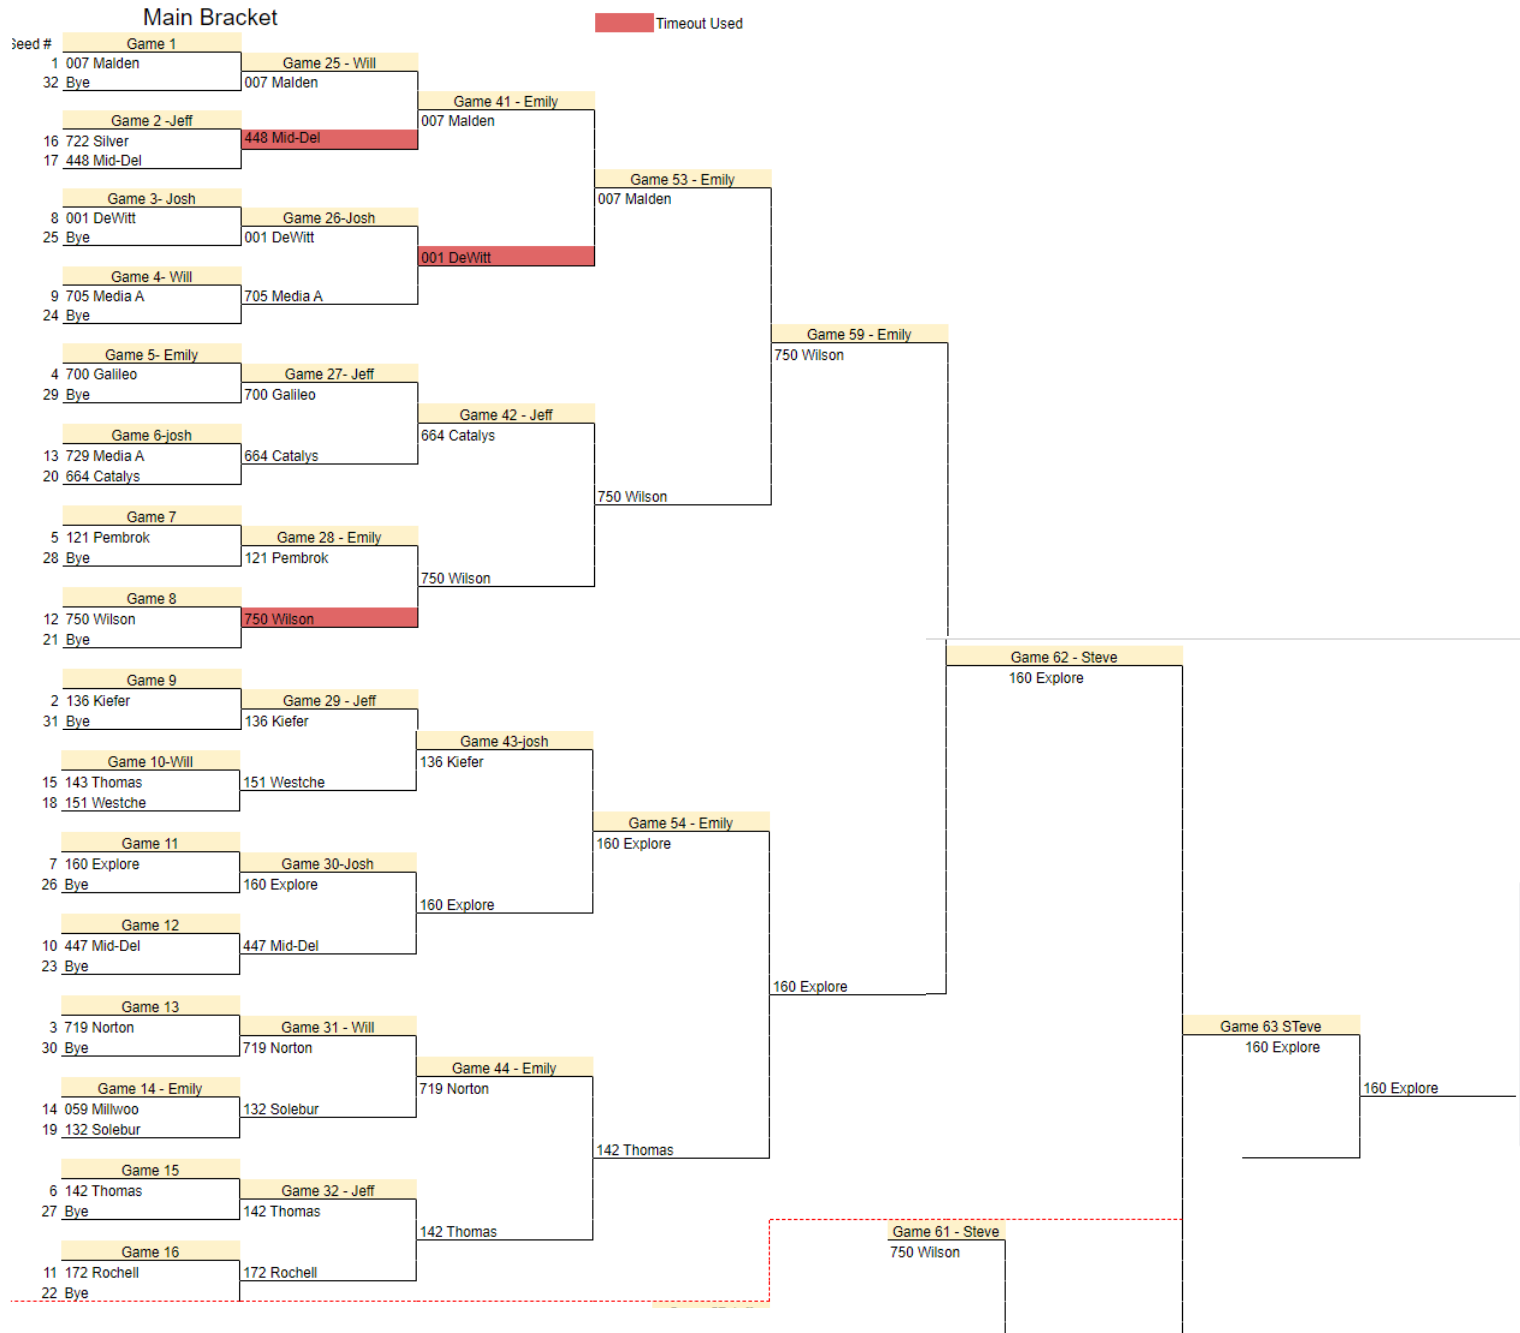

Double Elimination – Ingenuity

Virtual Tournament - May 32 : DE Ingenuity

22. Bye

Consolation Bracket

Double Elimination – Perseverance

Virtual Tournament - May 32 : DE Perseverance

Consolation Bracket