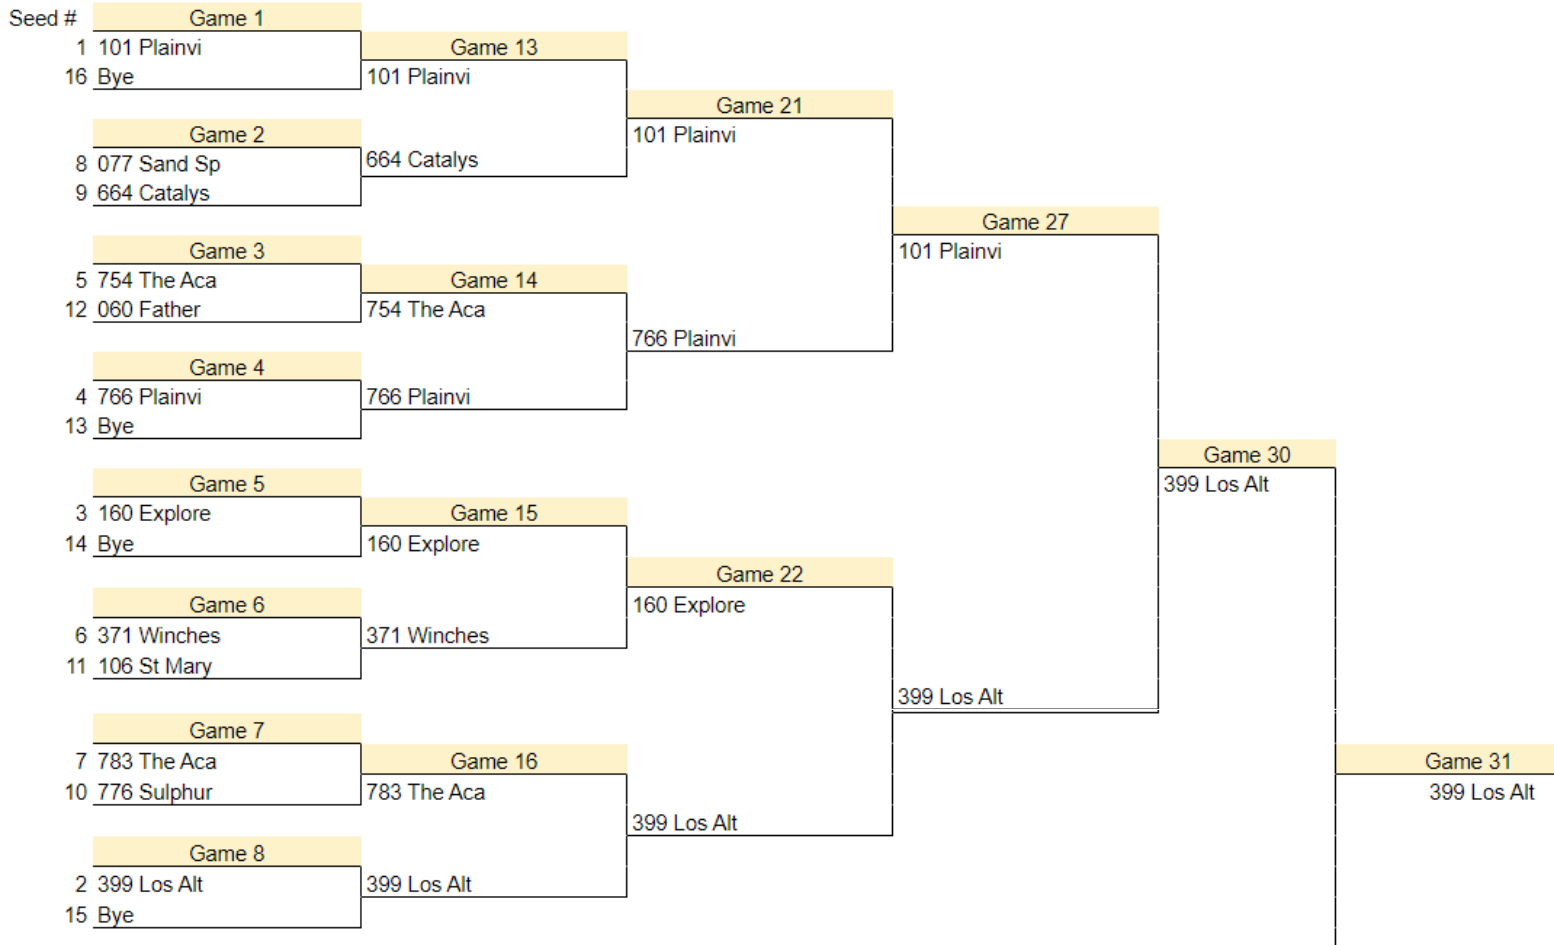

Raw Scores

Virtual Tournament - March : Raw Scores

Team Name	Team Number	Seeding	DE	Documentation	Total
Plainview High School	101	0.9793433355	0.9166666667	1	2.896010002
Los Altos Botball	399	0.8038704066	1	1	2.803870407
Explorer Post 1010	160	0.6428571429	0.6666666667	1	2.30952381
The Academy of Classical Christia	754	0.4948901935	0.8333333333	0.8	2.128223527
Plainview High School	766	0.583387693	0.75	0.72	2.053387693
Winchester High School	371	0.4310719722	0.6666666667	0.94	2.037738639
The Academy of Classical Christia	783	0.3735594694	0.5	0.88	1.753559469
Sand Springs	77	0.3148510546	0.3333333333	0.98	1.628184388
Father McGivney Catholic High Sc	60	0.0555555555	0.3333333333	1	1.388888889
Sulphur Springs Middle School	776	0.1787345075	0.3333333333	0.84	1.352067841
Catalyst Space	664	0.2396173081	0.5	0	0.7396173081
St Marys	106	0.1208958469	0.3333333333	0	0.4542291803

Seeding

Virtual Tournament - March : Seeding

Team Name	Team Num	Seed 1	Seed 2	Seed 3	Seed Average	See
Catalyst Space	664	80	40	80	80	
Explorer Post 1010	160	245	558	232	401.5	
Father McGivney Catholic High School	60	0	0	0	0	
Los Altos Botball	399	545	1228	462	886.5	
Plainview High School	101	1240	1343	1533	1438	
Plainview High School	766	0	336	431	383.5	
Sand Springs	77	111	25	230	170.5	
St Marys	106	43	47	28	45	
Sulphur Springs Middle School	776	25	55	56	55.5	
The Academy of Classical Christian Stu	754	119	275	189	232	
The Academy of Classical Christian Stu	783	150	220	40	185	
Winchester High School	371	316	47	72	194	

Double Elimination

Virtual Tournament - March : DE 16 Team

Main Bracket