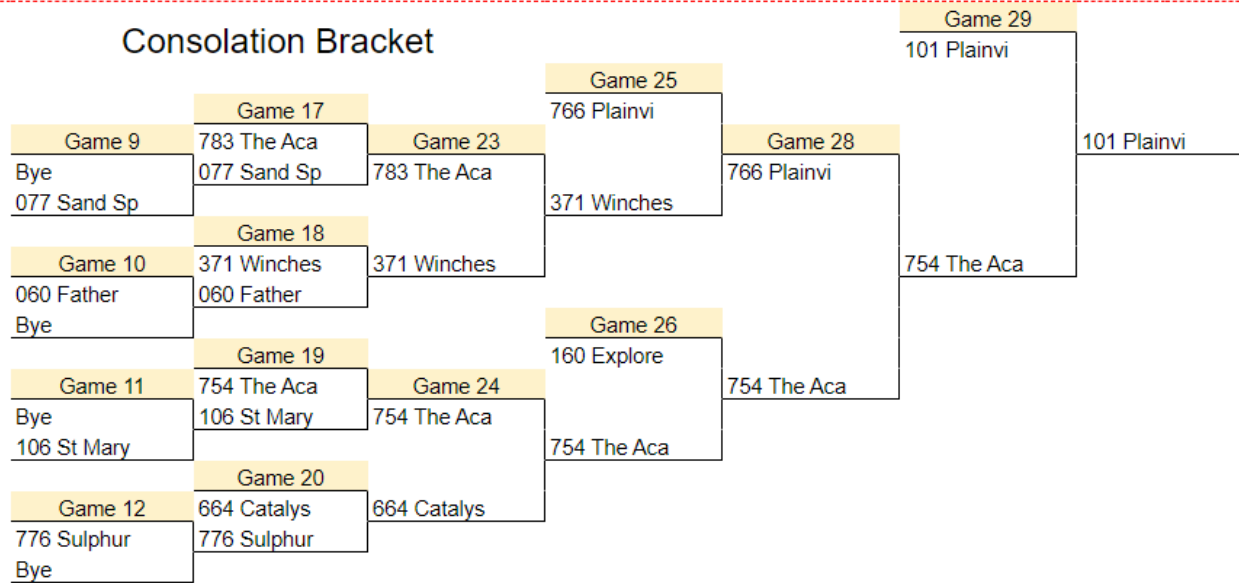

Consolation Bracket

Awards

Virtual Tournament - March : Final Awards

Award	Team Name	Team Number	
1st Overall	Plainview High School	101	
2nd Overall	Los Altos Botball	399	
3rd Overall	Explorer Post 1010	160	
1st Seeding	Plainview High School	101	
2nd Seeding	Los Altos Botball	399	
3rd Seeding	Explorer Post 1010	160	
1st DE	Los Altos	399	
2nd DE	Plainview High School	101	
3rd DE	Academy of Classical Christian Studi	754	
Outstanding Doc	Plainview High School	101	x
KISS Award	Winchester Astronaut Grabbe	371	x
Spirit of Botball	Explorer Post 1010	160	x
Overall Judges Choi	Plainview High School	101	x
Judges Choice	Los Altos Community	399	x
Engineering	Catalyst Space	664	x
Team Spirit		754, 783	x
Perseverance	Father McGivney	60