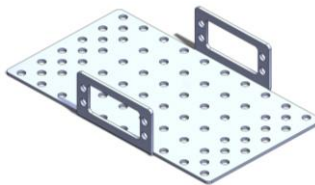

## KIPR Metal

---

Strap 1 x 19

4

Strap 1 x 10

6

Channel 3 x 8

2

Channel 3 x 12

2

Channel 3 x 16

1

Plate 4 x 12

2

Chassis

1

Create2 Bracket Set		1 Set (2 different pieces)
D Bracket		1
Angle Bracket		2
Plus Bracket		1
Servo Bracket		4
Round Servo Horn		2
1 x 5 Servo Horn		2
Micro Servo Mount		2